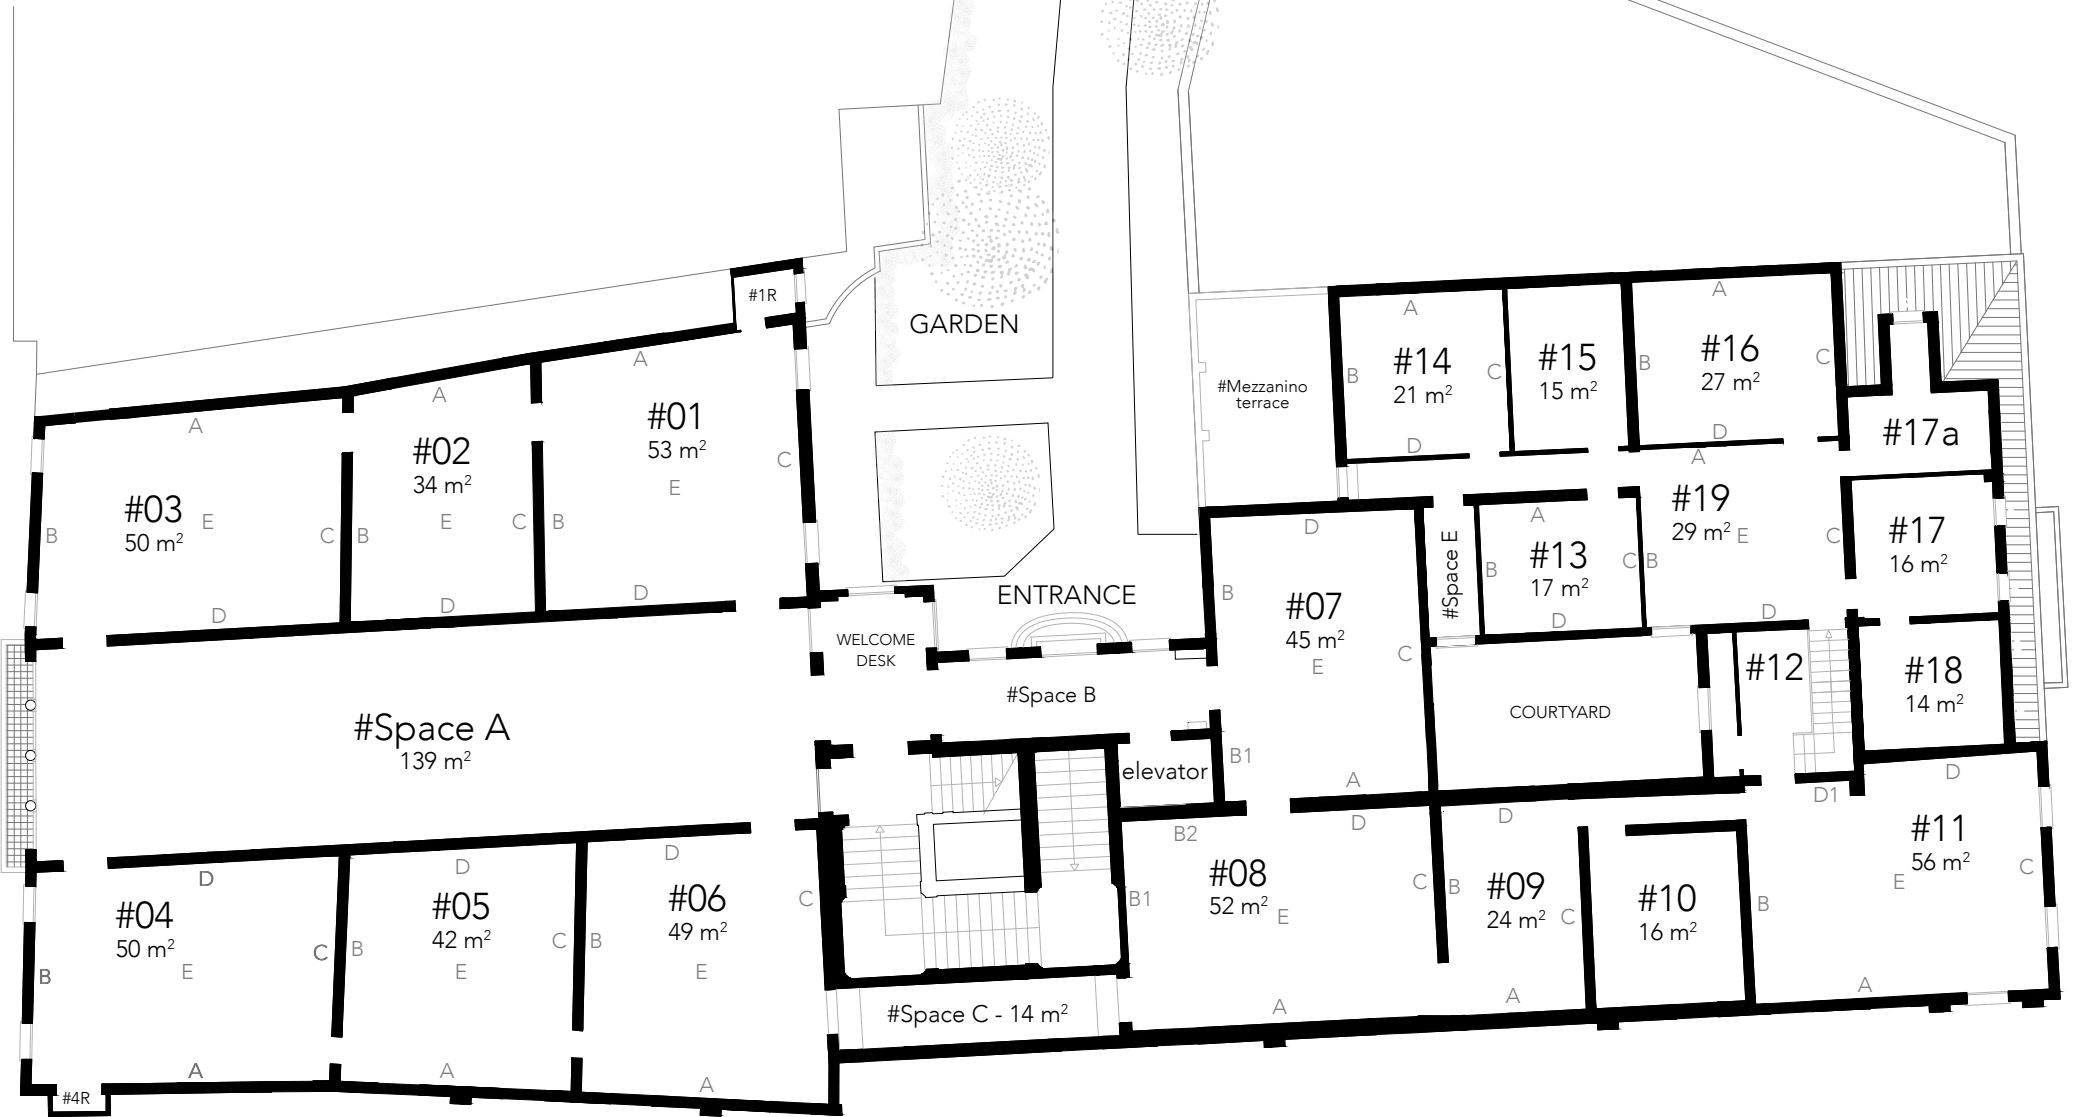

European Cultural Centre

Palazzo Mora

FIRST FLOOR

Strada Nova 3659, Venice

European Cultural Centre

Palazzo Mora SECOND FLOOR

Strada Nova 3659, Venice

European Cultural Centre

Palazzo Mora

THIRD FLOOR

Strada Nova 3659, Venice