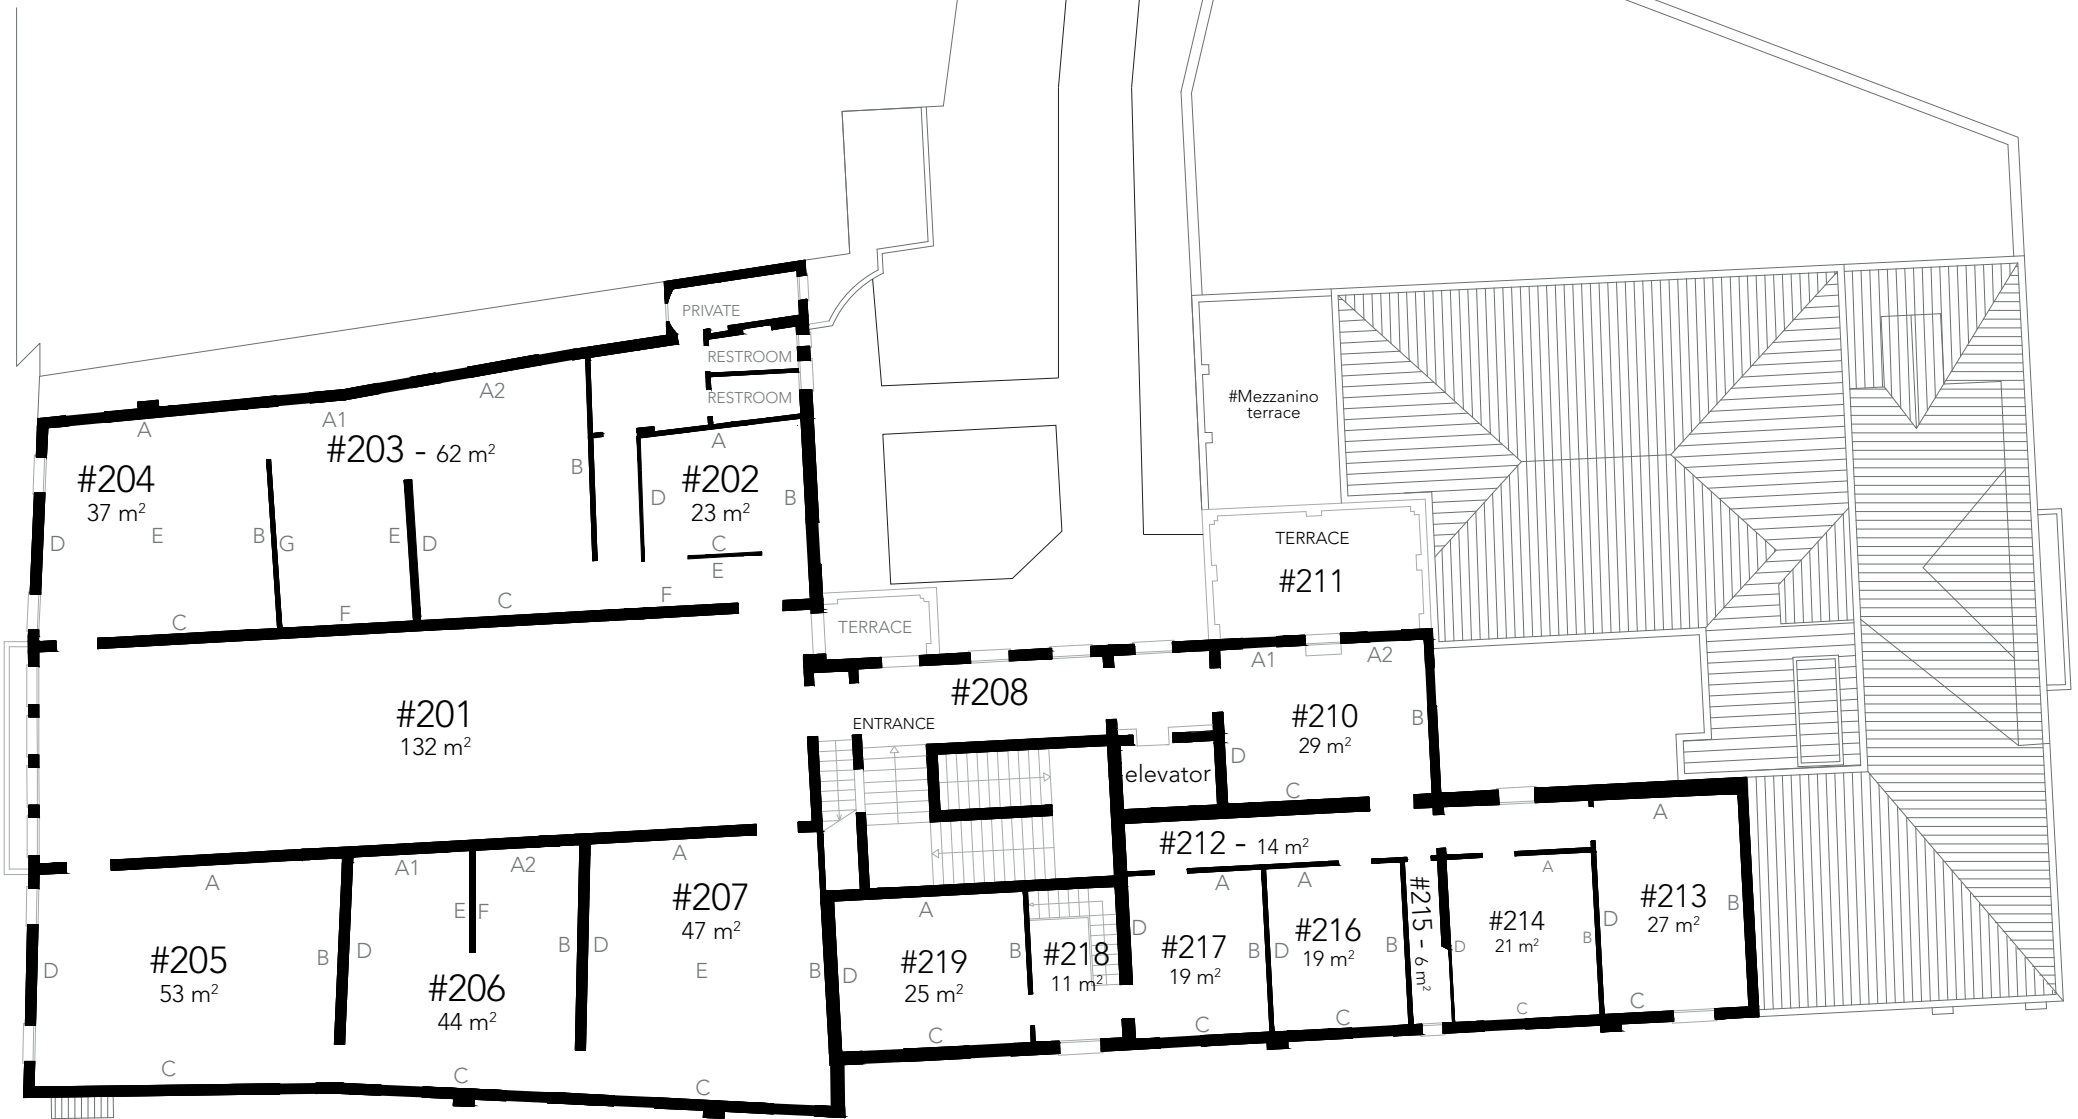

European Cultural Centre

Palazzo Mora

FIRST FLOOR

Strada Nova 3659, Venice

European Cultural Centre

Palazzo Mora SECOND FLOOR

Strada Nova 3659, Venice

European Cultural Centre

Palazzo Mora

THIRD FLOOR

Strada Nova 3659, Venice